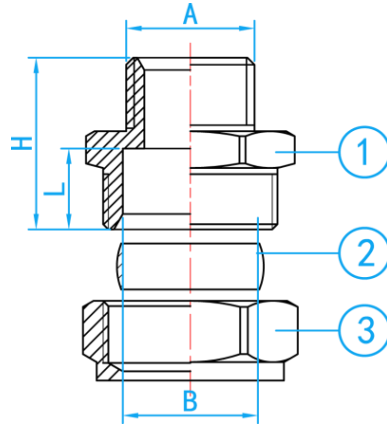

COMPRESSION [CXMI] REDUCING COUPLER

COMPLY WITH BSEN1254-2:1998

SECTION VIEW

COMPONENT PARTS

ITEM	PARTS	MATERIAL
1	Body	DZR Brass
2	Ring	Brass
3	Nut	Brass

DIMENSIONS

SKU	A (inch)	B (mm)	L (mm)	H (mm)	WEIGHT (kg)	PCS/CTN
CRCMIU01520	3/4"BSPT	15	12.3	27.7	0.060	300
CRCMIU02015	1/2"BSPT	22	14.0	27.5	0.075	300
CRCMIU02515	1/2"BSPT	28	15.5	34.0	0.150	-
CRCMIU03515	1/2"BSPT	35	15.5	35.1	0.195	100
CRCMIU03525	1"BSPT	35	16.2	36.0	0.190	100
CRCMIU04215	1/2"BSPT	42	20.3	37.6	0.260	80
CRCMIU05015	1/2"BSPT	54	21.5	39.0	0.435	50